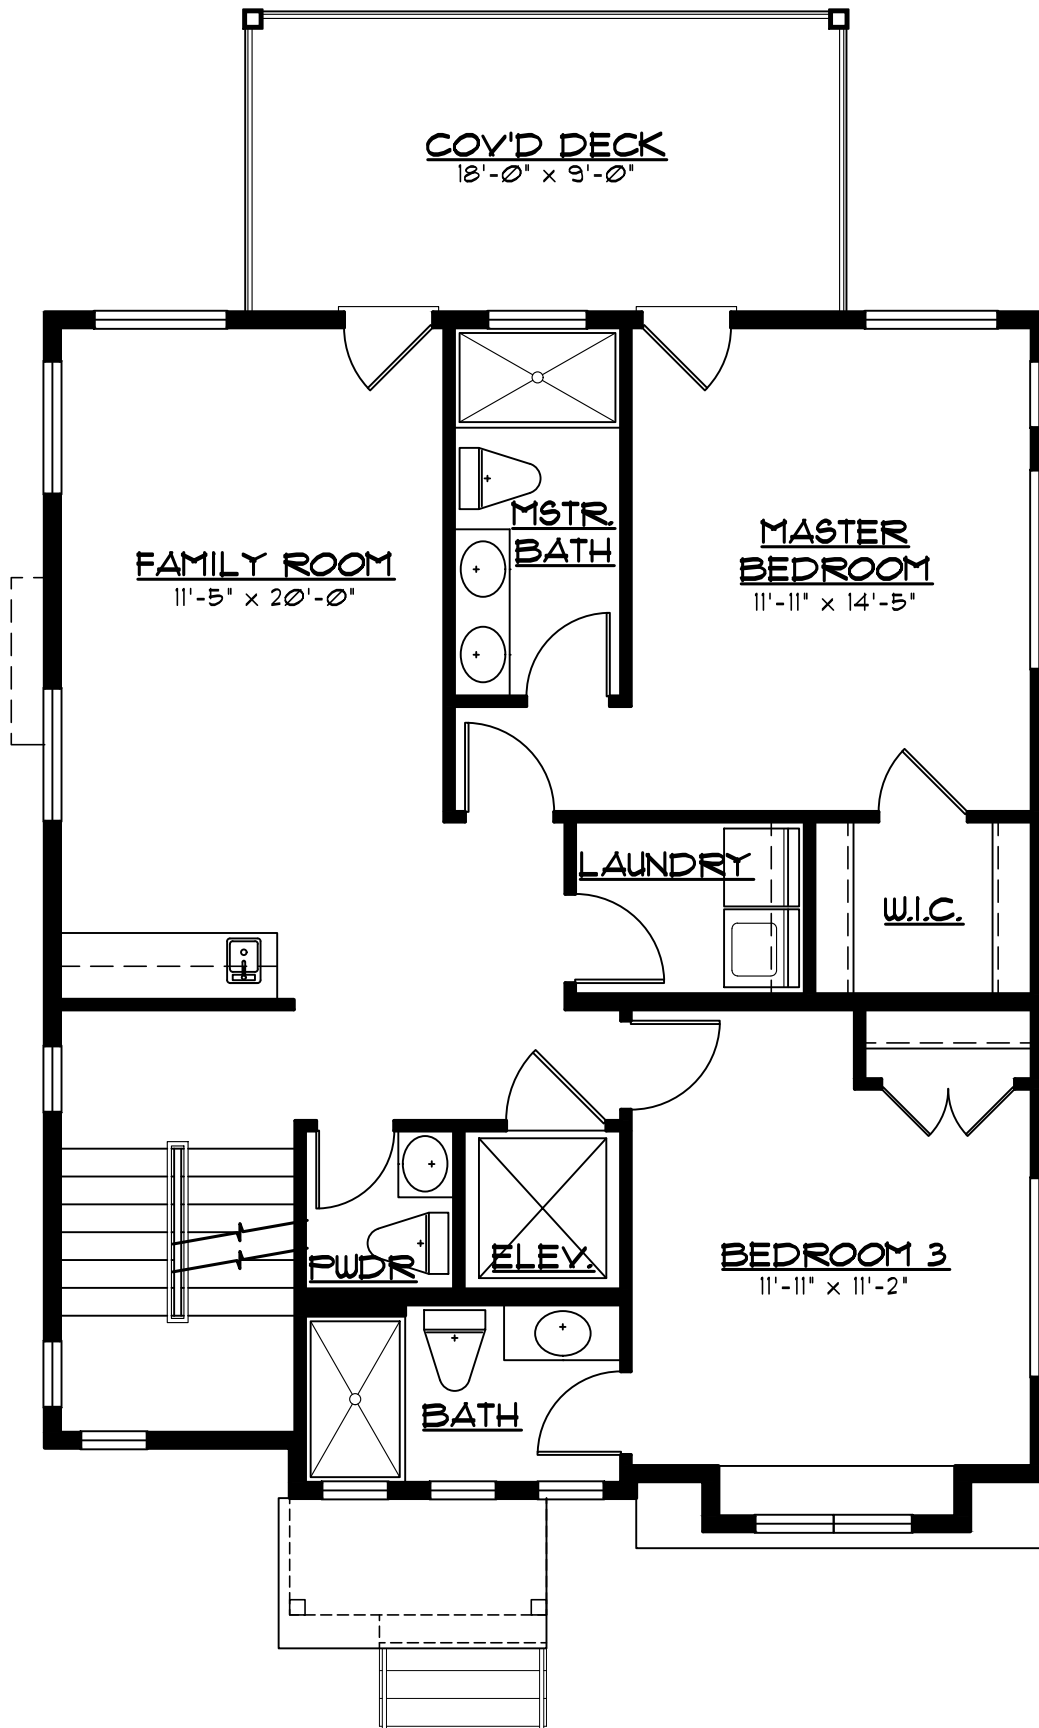

FIRST FLOOR

799 Route 72, Manahawkin
New Jersey 08050
www.cwbrearley.com
(Phone) 609-597-8880
(Fax) 609-597-5289