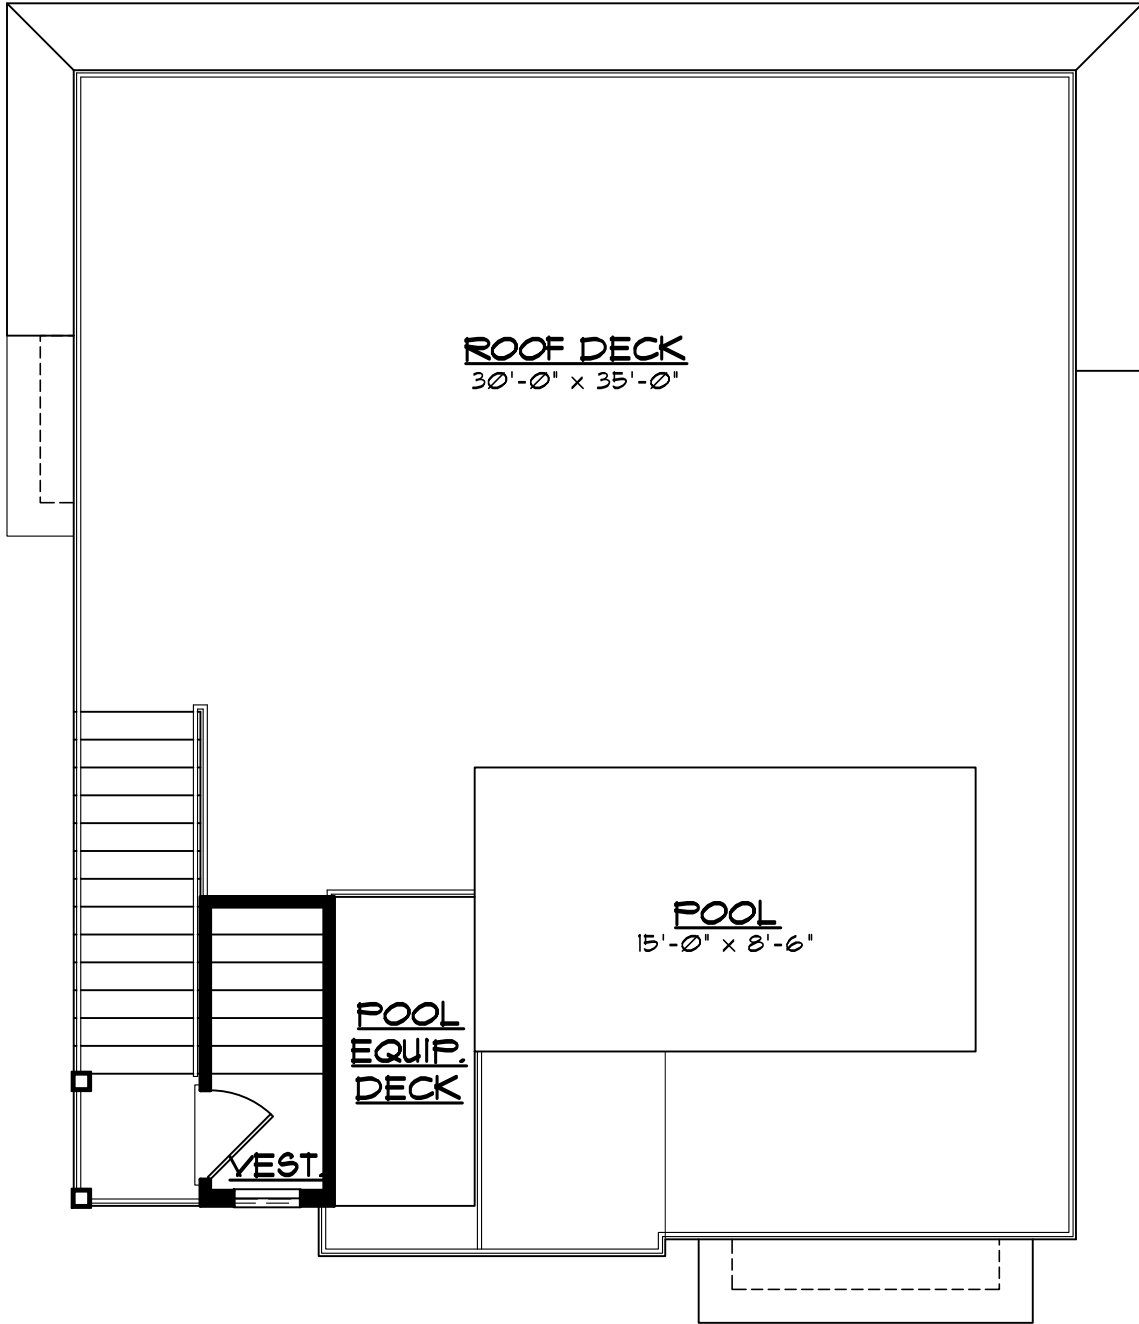

SECOND FLOOR

799 Route 72, Manahawkin
New Jersey 08050
www.cwbrearley.com
(Phone) 609-597-8880
(Fax) 609-597-5289

ROOF DECK

799 Route 72, Manahawkin
New Jersey 08050
www.cwbrearley.com
(Phone) 609-597-8880
(Fax) 609-597-5289