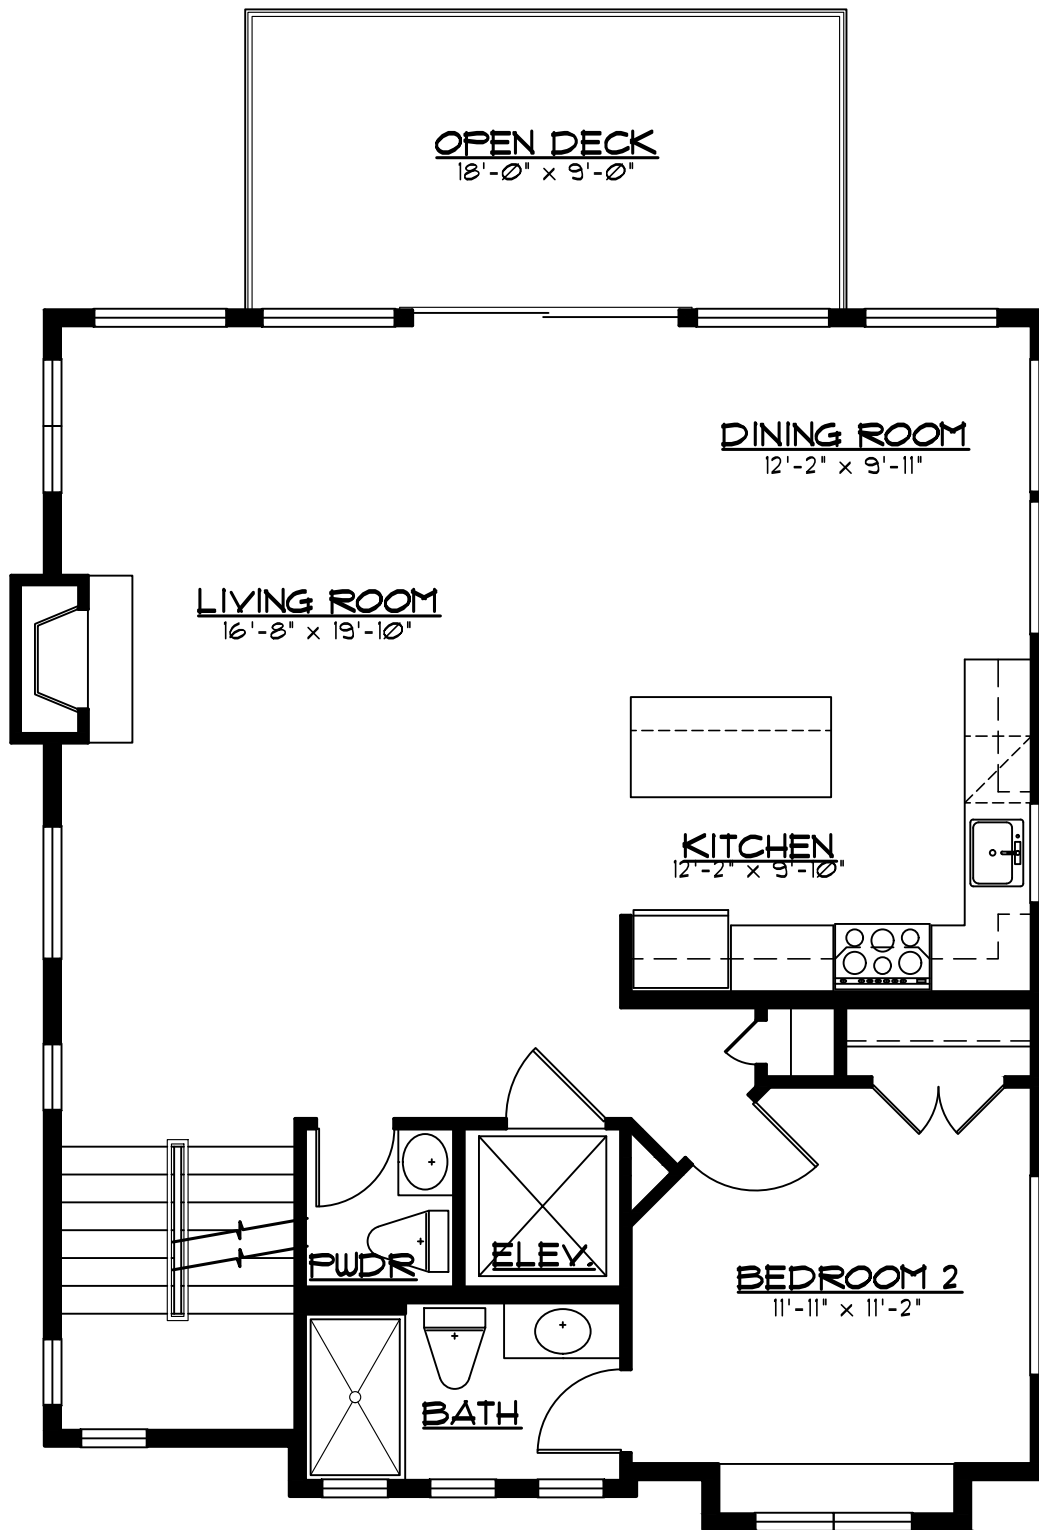

SECOND FLOOR

799 Route 72, Manahawkin
New Jersey 08050
www.cwbrearley.com
(Phone) 609-597-8880
(Fax) 609-597-5289

ROOF DECK

799 Route 72, Manahawkin
New Jersey 08050
www.cwbrearley.com
(Phone) 609-597-8880
(Fax) 609-597-5289